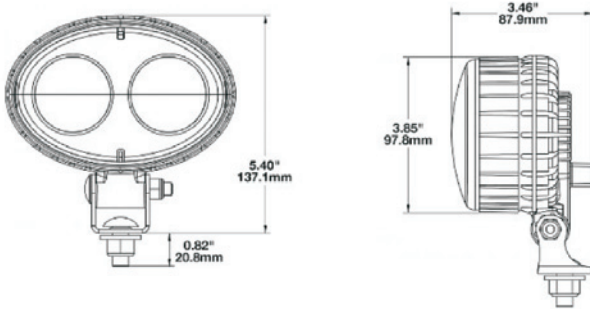

Blue LED Safety Light (TPB10A)

Model:	TPB10A
Size:	137X97.8X87.6mm
LED:	2x5W Cree LEDs
Beam Type:	Spot light
Voltage:	10-80V DC
Color:	Blue
Power:	10W
Operating Voltage:	10V~30V
Protection Grade :	IP6K9K
Life Time:	>30,000 h
Color Temp :	5000~6500K
Work Temp :	-40 ~ + 50 C
Material:	Plastic housing, PC lens, stainless steel bracket

Blue LED Safety Light (TPBL10w)

The Housing Is Aluminium