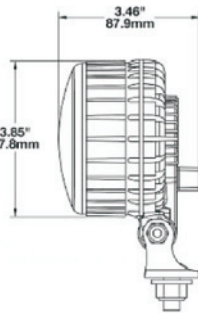

Blue LED Safety Light (TPB10A)

Model:	TPB10A
Size:	137X97.8X87.6mm
LED:	2x5W Cree LEDs
Beam Type:	Spot light
Voltage:	10-80V DC
Color:	Blue
Power:	10W
Operating Voltage:	10V~30V
Protection Grade :	IP6K9K
Life Time:	>30,000 h
Color Temp :	5000~6500K
Work Temp :	-40 ~ + 50 C
Material:	Plastic housing, PC lens, stainless steel bracket