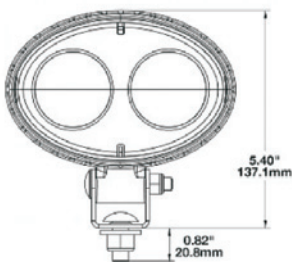

Blue LED Safety Light (TPB10A)

Model:	TPB10A
Size:	137X97.8X87.6mm
LED:	2x5W Cree LEDs
Beam Type:	Spot light
Voltage:	10-80V DC
Color:	Blue
Power:	10W
Operating Voltage:	10V~30V
Protection Grade :	IP6K9K
Life Time:	>30,000 h
Color Temp :	5000~6500K
Work Temp :	-40 ~ + 50 C
Material:	Plastic housing, PC lens, stainless steel bracket

Blue LED Safety Light (TPB10) Aluminium Housing

the housing of this light is different with TPB10A